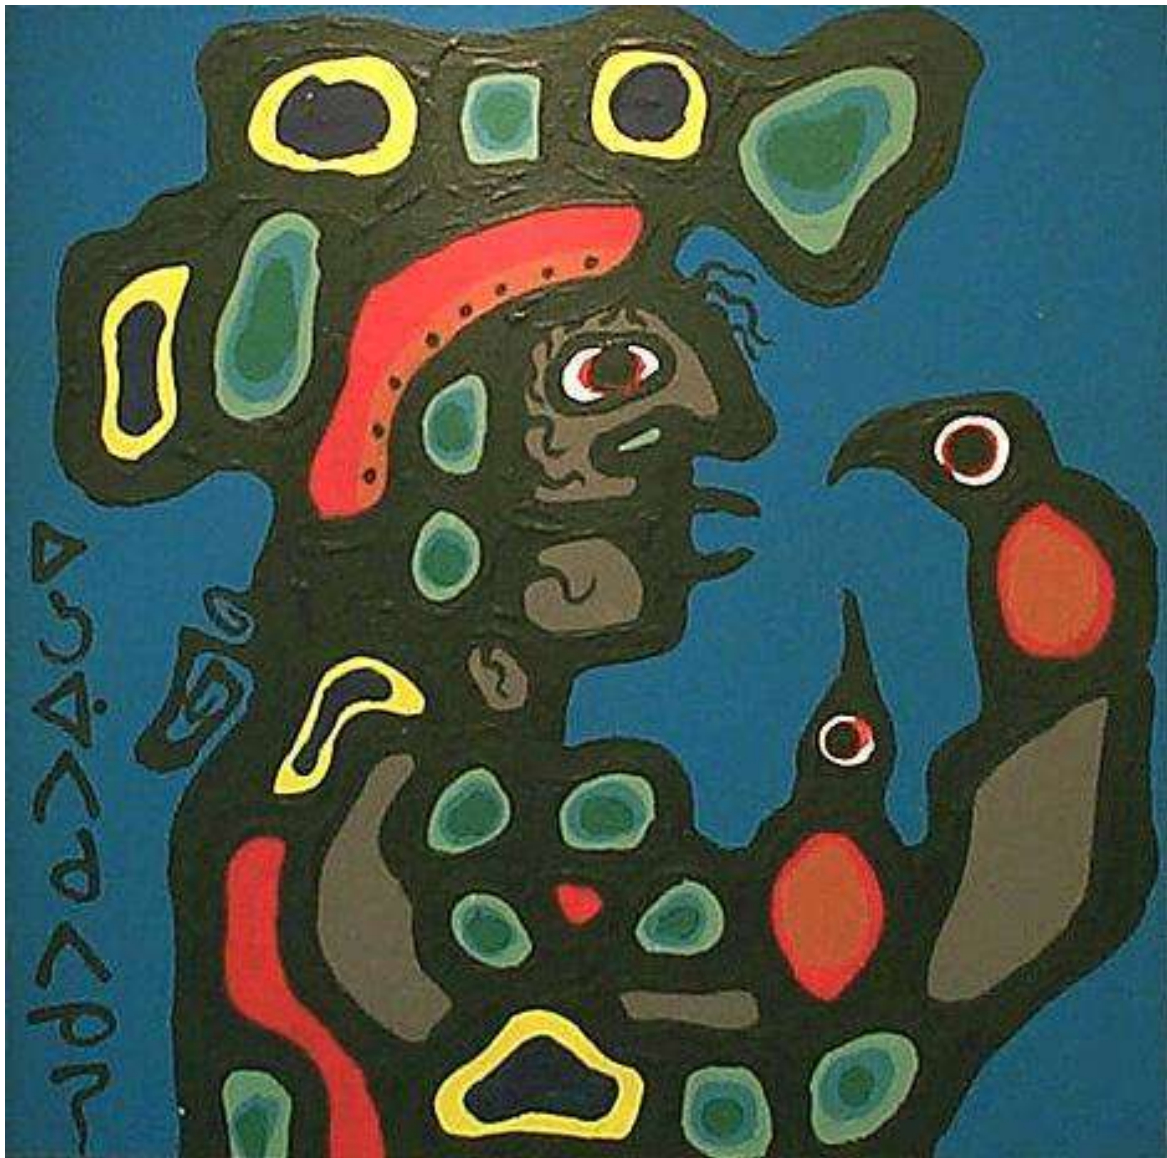

2. That all of the following works as described by their title and size as found in the above noted Collection of Norval Morrisseau Art are fakes and imitations:

* Spirit Guide	23 x 23
* Underworld Spirit	57 x 81
* Thunderbird	38 x 25
* Astral Plain	22 x 42
* Animals	28 x 26
* Untitled II	36 x 54
* Medicine Bear and Soul	20 (inches)

Lookers Watch From Above  
Acrylic on Canvas  
Size: 36 x 24 Inches  
Date not specified

Artist With Bird Form  
Acrylic on Canvas  
29 x 19.5 Inches  
Date not specified

Birds Feeding  
Acrylic on Canvas  
25.5 x 11 Inches  
Date not specified

Visions from the Power from Astral Plain  
Acrylic on Canvas  
21 x 29 Inches  
Date not specified

Ojibway Medicine Man  
Acrylic on Canvas  
48 x 50 Inches  
Date not specified

Arrangement on Green  
Acrylic on Canvas  
36 x 24 Inches  
Date not specified

Ojibway Shaman With Spirit Guide  
Acrylic on Canvas  
23 x 23 Inches  
Date not specified

Sacred Fish  
Acrylic on Canvas  
19 x 27 Inches  
Date not specified

Artist With Thunderbird  
Acrylic on Canvas  
28 x 19 Inches  
Date not specified