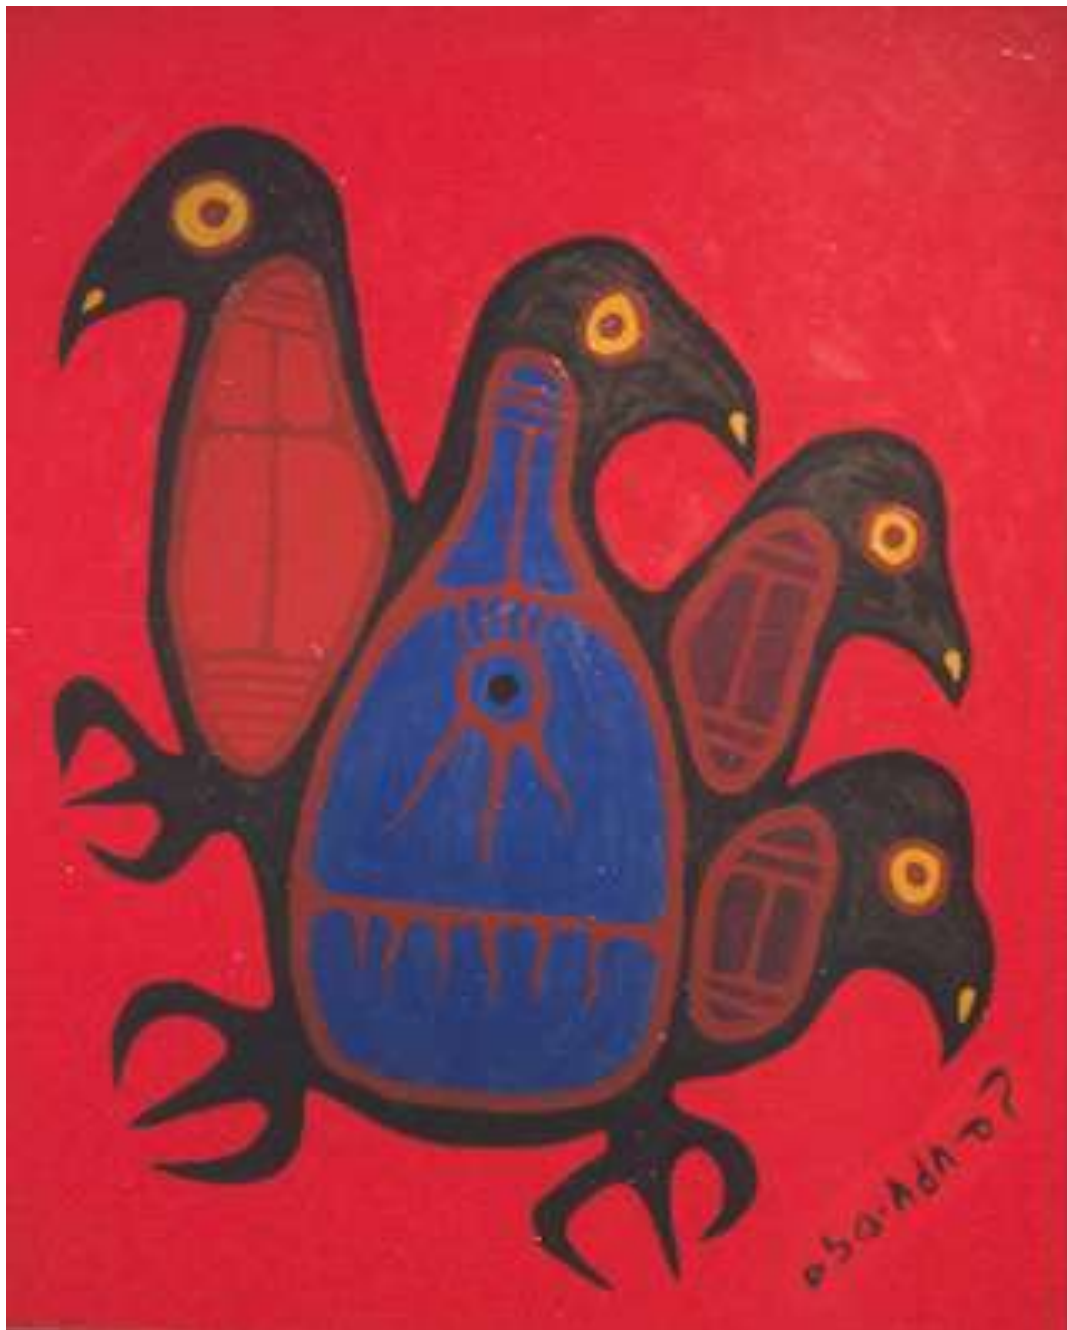

2. That all of the following works as described by their title and size as found in the above noted Collection of Norval Morrisseau Art are fakes and imitations:

* Spirit Guide	23 x 23
* Underworld Spirit	57 x 81
* Thunderbird	38 x 25
* Astral Plain	22 x 42
* Animals	28 x 26
* Untitled II	36 x 54
* Medicine Bear and Soul	20 (inches)

Unity  
Acrylic on Canvas  
25 x 25  
Date not specified

Medicine Bear and Soul  
Acrylic on Canvas  
20  
1971

Shaman In Council With Medicine Bear  
Acrylic on Canvas  
42x60  
Date not specified

Bird Family  
Acrylic on Board  
28x24  
Date not specified