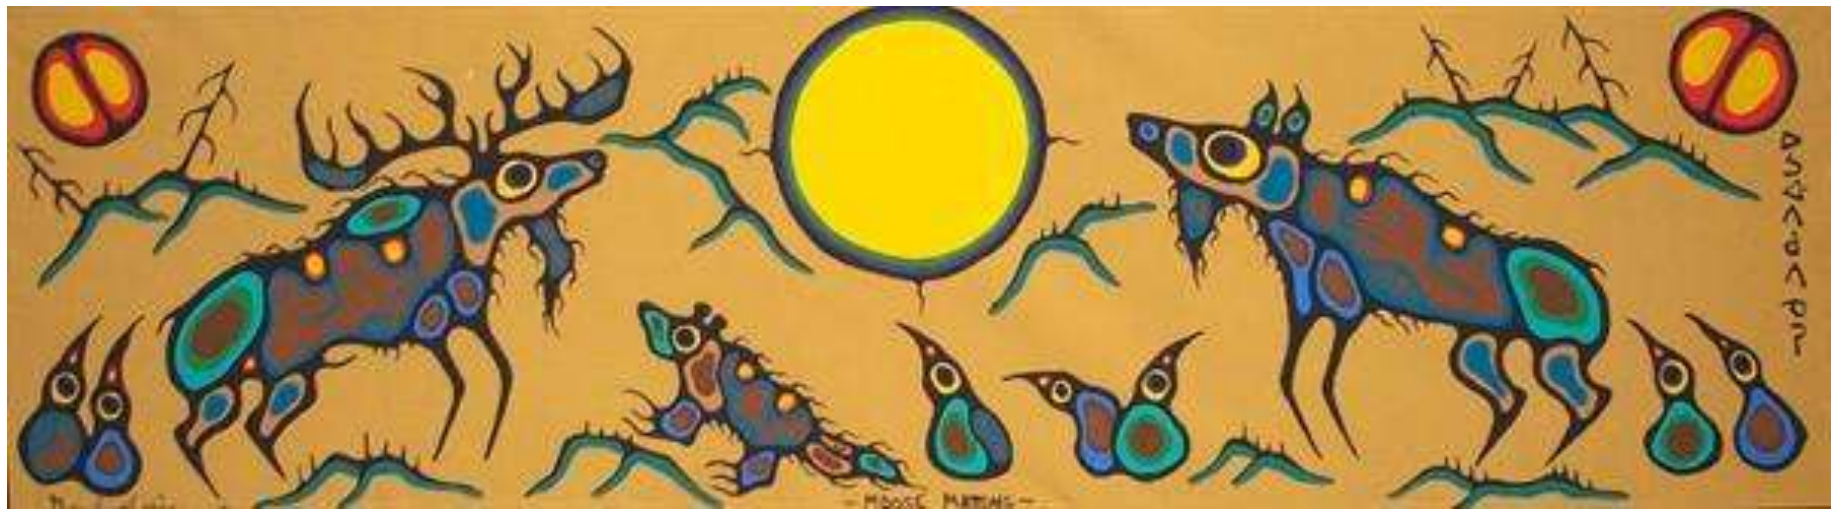

Holding David
Acrylic on Canvas
52 X 45
Date not specified